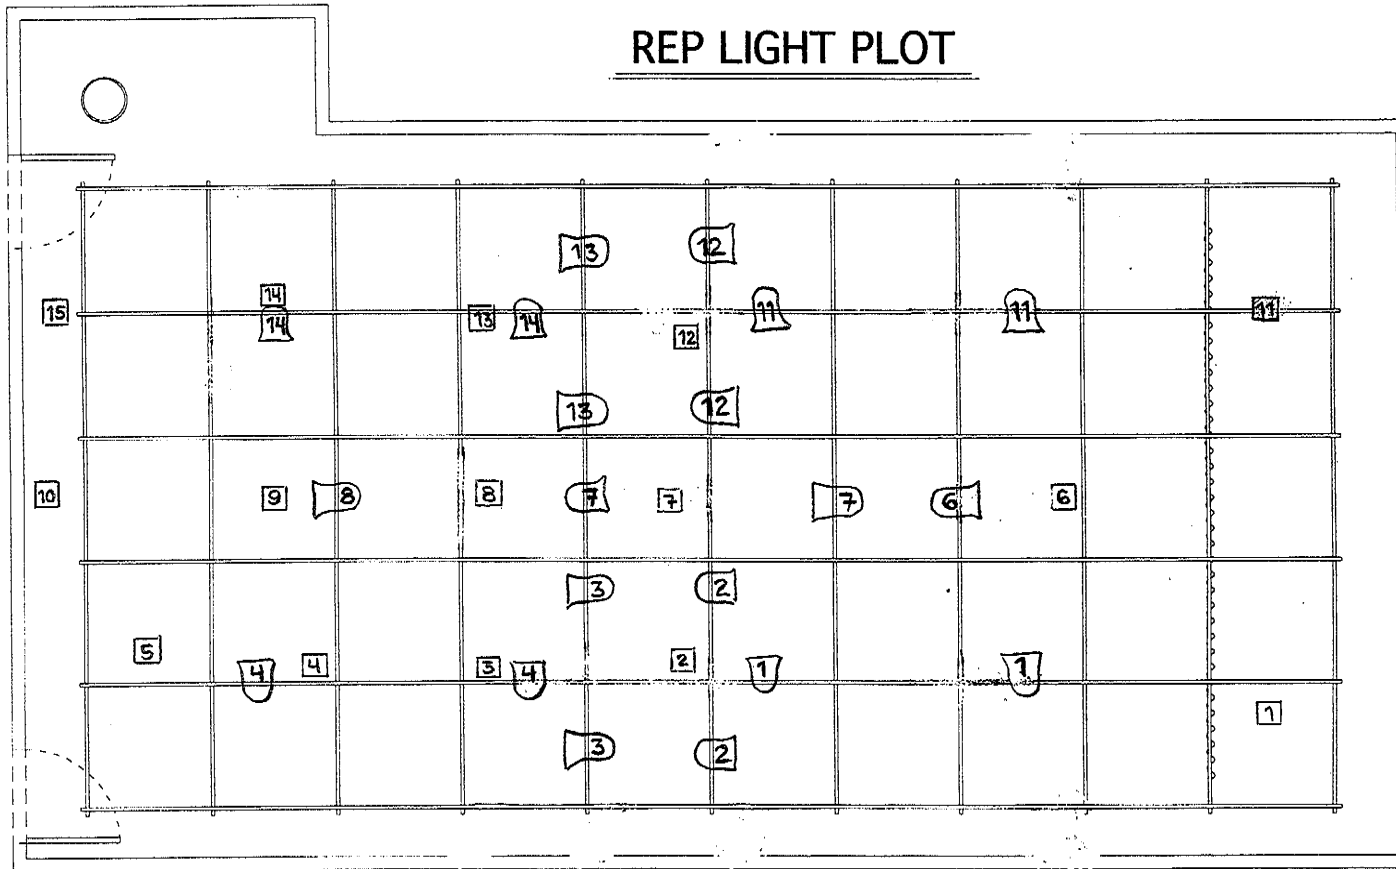

REP LIGHT PLOT

KEY	
	CEILING OUTLETS (NOT TO SCALE)
	LIGHTING INSTRUMENT (NOT TO SCALE)

Black Box Theater
Rep Plot
Drafted By: Charlie Gaidica
Date: October 26, 2009
Revised: September 29, 2011
Scale: 3/16" = 1' - 0"
Updated: Morgan Murphey
09/11/2012

Tisch School of the Arts
Department of Drama.
Undergraduate at

**Playwrights Horizons
Theater School**

NEW YORK UNIVERSITY

- 1- SOUTH WALL, CURTAIN SIDE
- 2- CURTAIN, NORTH SIDE
- 3- DOOR WALL, NORTH SIDE
- 4- SOUTH WALL, BOOTH SIDE
- 5- EMPTY
- 6- CURTAIN SPOT LIGHT
- 7- CENTER SPOT
- 8- DOOR WALL SPOT LIGHT
- 9- EMPTY
- 10- EMPTY

- 11- NORTH WALL, CURTAIN SIDE
- 12- CURTAIN, SOUTH SIDE
- 13- DOOR WALL, SOUTH SIDE
- 14- NORTH WALL, DOOR SIDE
- 15- EMPTY